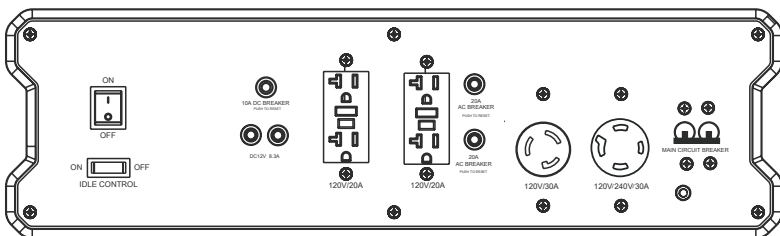

GEN-6000-OMMO Control Panel:

WARNING: Cancer and Reproductive Harm - www.P65Warnings.ca.gov.