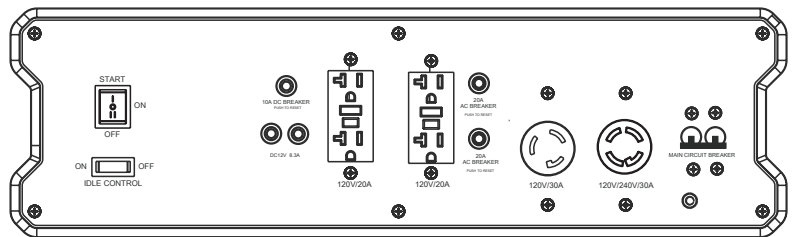

GEN-8000-OMME Control Panel: