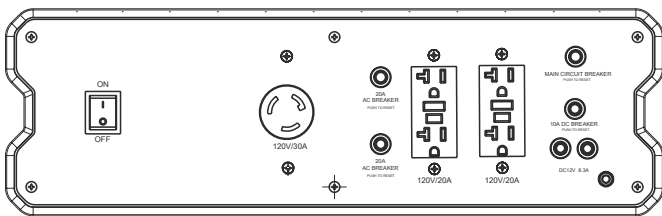

Noise level tested at seven meters (75% load). Rating represents minimum noise level rating.

*Dimensions include the wheel kit with the handles in the down position.

ACCESSORIES:

PART NUMBER	DESCRIPTION	FITS MODELS
32-0915	RV generator adapter – 30A/125V female/male; use to connect RV cordsets to 30A generators	All models
32-1289	Triple receptacle adapter – Converts (1) L5-30 plug to (3) lighted 5-20 locking receptacles	All models
AW-5090-0009	Lifting hook – For easier portability, folds down and out of the way when not in use	GEN-3600-OMMO
AW-5090-0010	Lifting hook – For easier portability, folds down and out of the way when not in use	GEN-6000-OMMO & GEN-8000-OMME
AW-6000-1002	Equipment cover – Keeps your equipment clean, dry and looking like new	GEN-6000-OMMO & GEN-8000-OMME

GEN-3600-OMMO Control Panel: